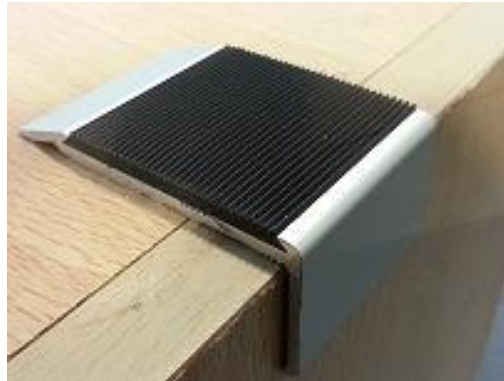

ABN: 33 002 444 466

ST 54 PROFILE SHEET

A 54mm square front stair nosing which incorporates a 37mm PVC insert and a 25mm riser.

Due to the chamfered tail this profile can be fitted direct timber or over resilient floor coverings.

Not recommended for fixing into concrete as the fixing point is too close to the head of the step, cracking and breakage of the concrete is highly likely.

Drilled at 250mm spacings.

No testing has been carried out on this profile.